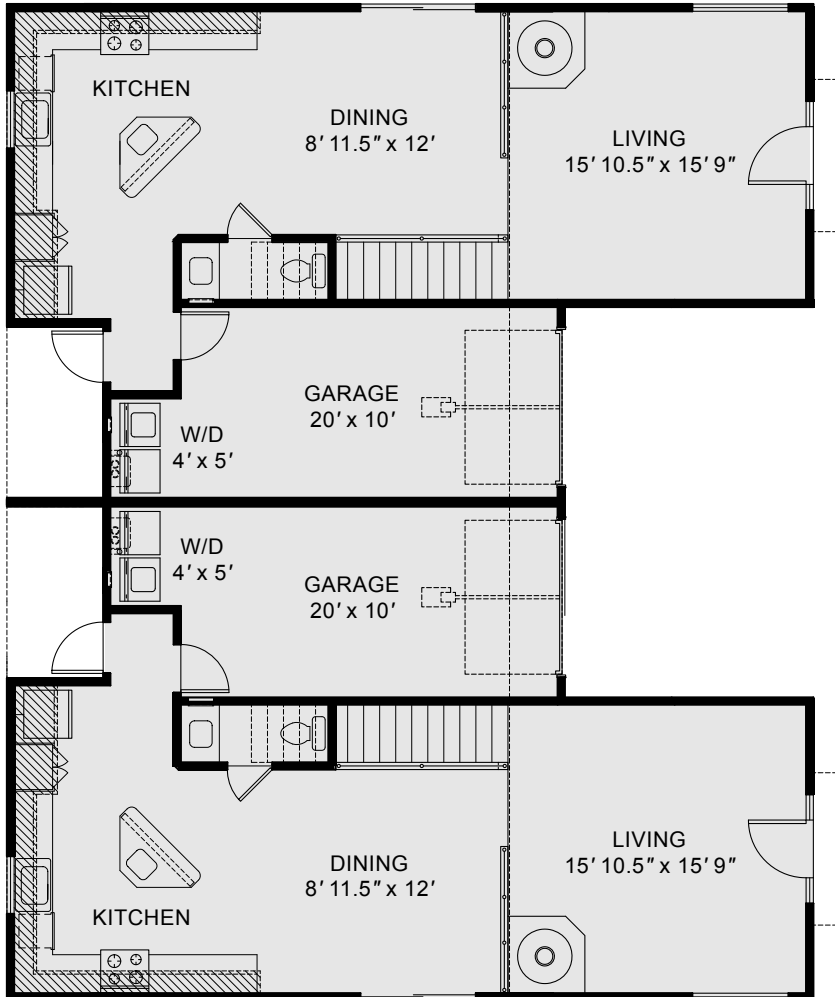

2 Bedrooms, 2.5 Baths | 1361 Square Feet

## Plan 923 & 925—Floor 1

**Hermes Avenue**  
APARTMENTS

Leasing Office | 1150-1160 Hermes Avenue, Encinitas, CA 92024 | 760.729.5390  
HermesAvenueApartments.com | info@hermesavenueapartments.com

2 Bedrooms, 2.5 Baths | 1361 Square Feet

## Plan 923 & 925—Floor 2

**Hermes Avenue**  
APARTMENTS

1 Bedroom, 1 Bath | 620 Square Feet