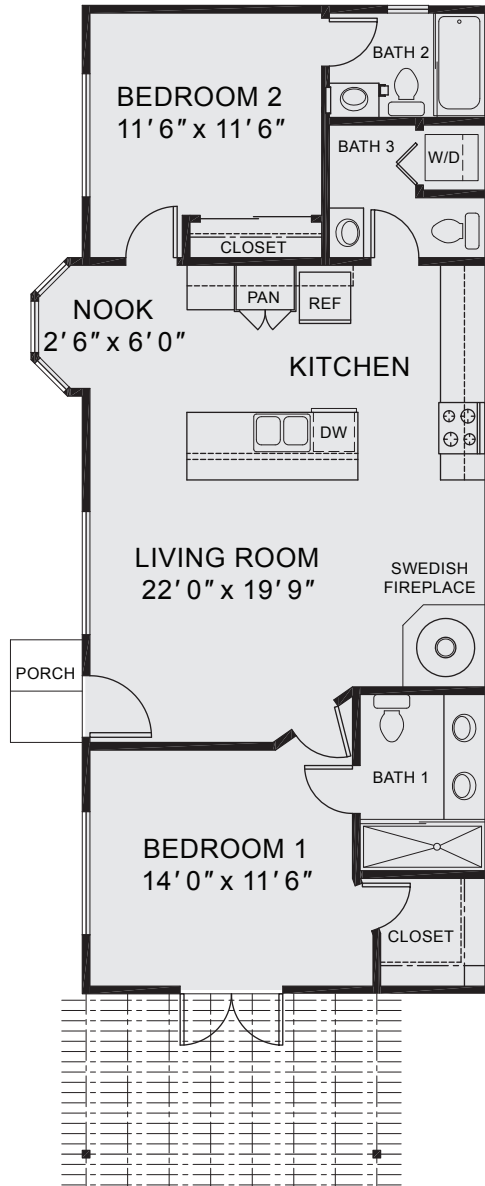

## Plan 923 & 925—Floor 2

**Hermes Avenue**  
APARTMENTS

1 Bedroom, 1 Bath | 620 Square Feet

## Plan 917

### Hermes Avenue APARTMENTS

2 Bedrooms, 2 Baths | 935 Square Feet

## Hermes Avenue APARTMENTS

2 Bedrooms, 2 Baths | 962 Square Feet