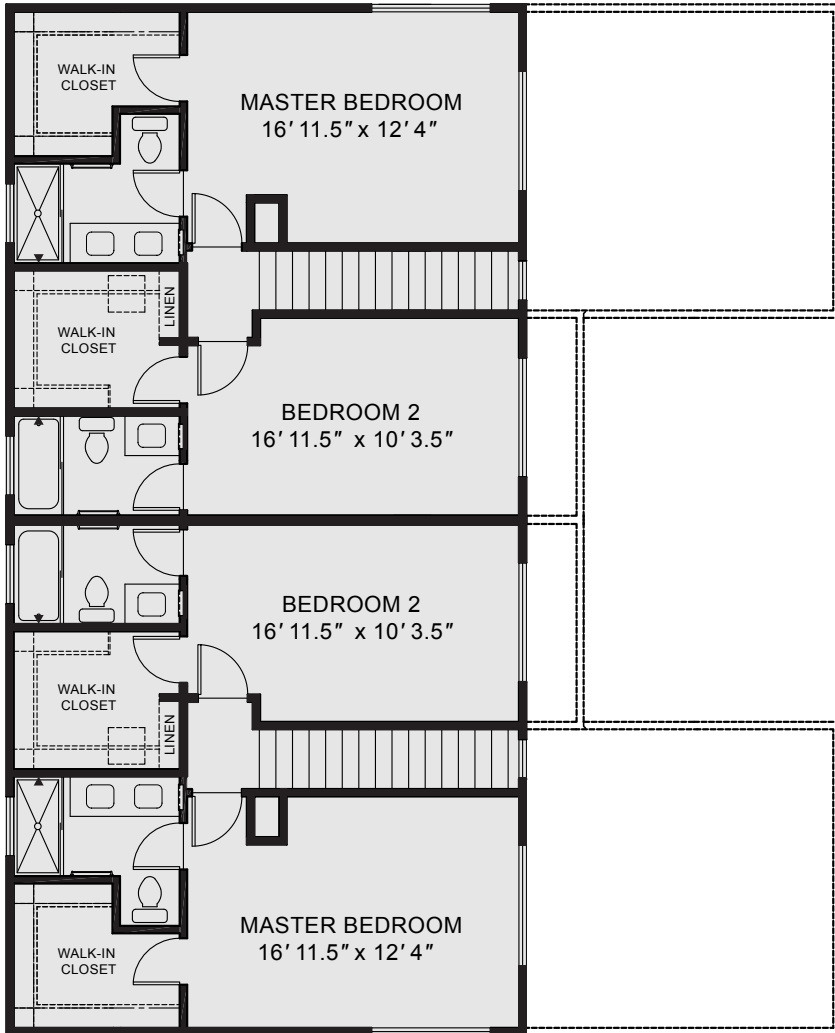

2 Bedrooms, 2.5 Baths | 1361 Square Feet

## Plan 923 & 925—Floor 1

**Hermes Avenue**  
APARTMENTS

Leasing Office | 1150-1160 Hermes Avenue, Encinitas, CA 92024 | 760.729.5390  
HermesAvenueApartments.com | info@hermesavenueapartments.com

2 Bedrooms, 2.5 Baths | 1361 Square Feet

## Plan 923 & 925—Floor 2

**Hermes Avenue**  
APARTMENTS

1 Bedroom, 1 Bath | 620 Square Feet

### Hermes Avenue APARTMENTS

2 Bedrooms, 2 Baths | 935 Square Feet