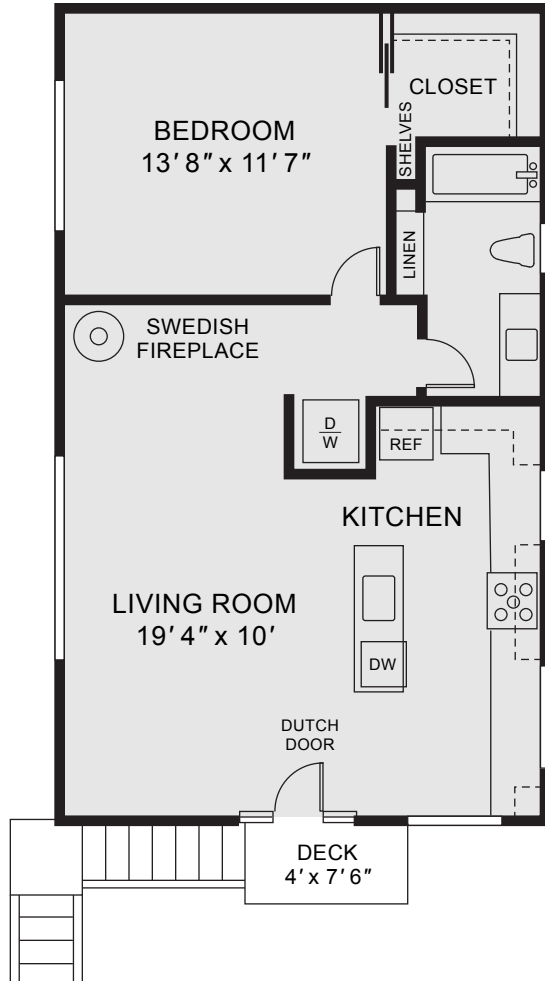

## Plan 923 & 925—Floor 1

**Hermes Avenue**  
APARTMENTS

Leasing Office | 1150-1160 Hermes Avenue, Encinitas, CA 92024 | 760.729.5390  
HermesAvenueApartments.com | info@hermesavenueapartments.com

2 Bedrooms, 2.5 Baths | 1361 Square Feet

## Plan 923 & 925—Floor 2

**Hermes Avenue**  
APARTMENTS

1 Bedroom, 1 Bath | 620 Square Feet

## Plan 917

### Hermes Avenue APARTMENTS

2 Bedrooms, 2 Baths | 935 Square Feet