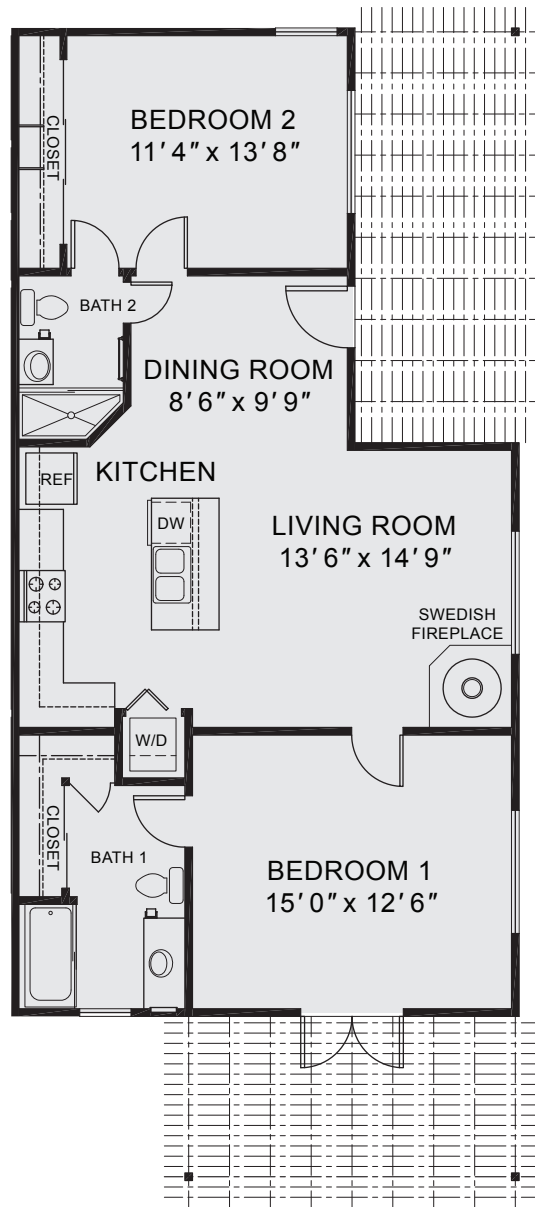

2 Bedrooms, 2 Baths | 962 Square Feet

Plan 921

Hermes Avenue APARTMENTS